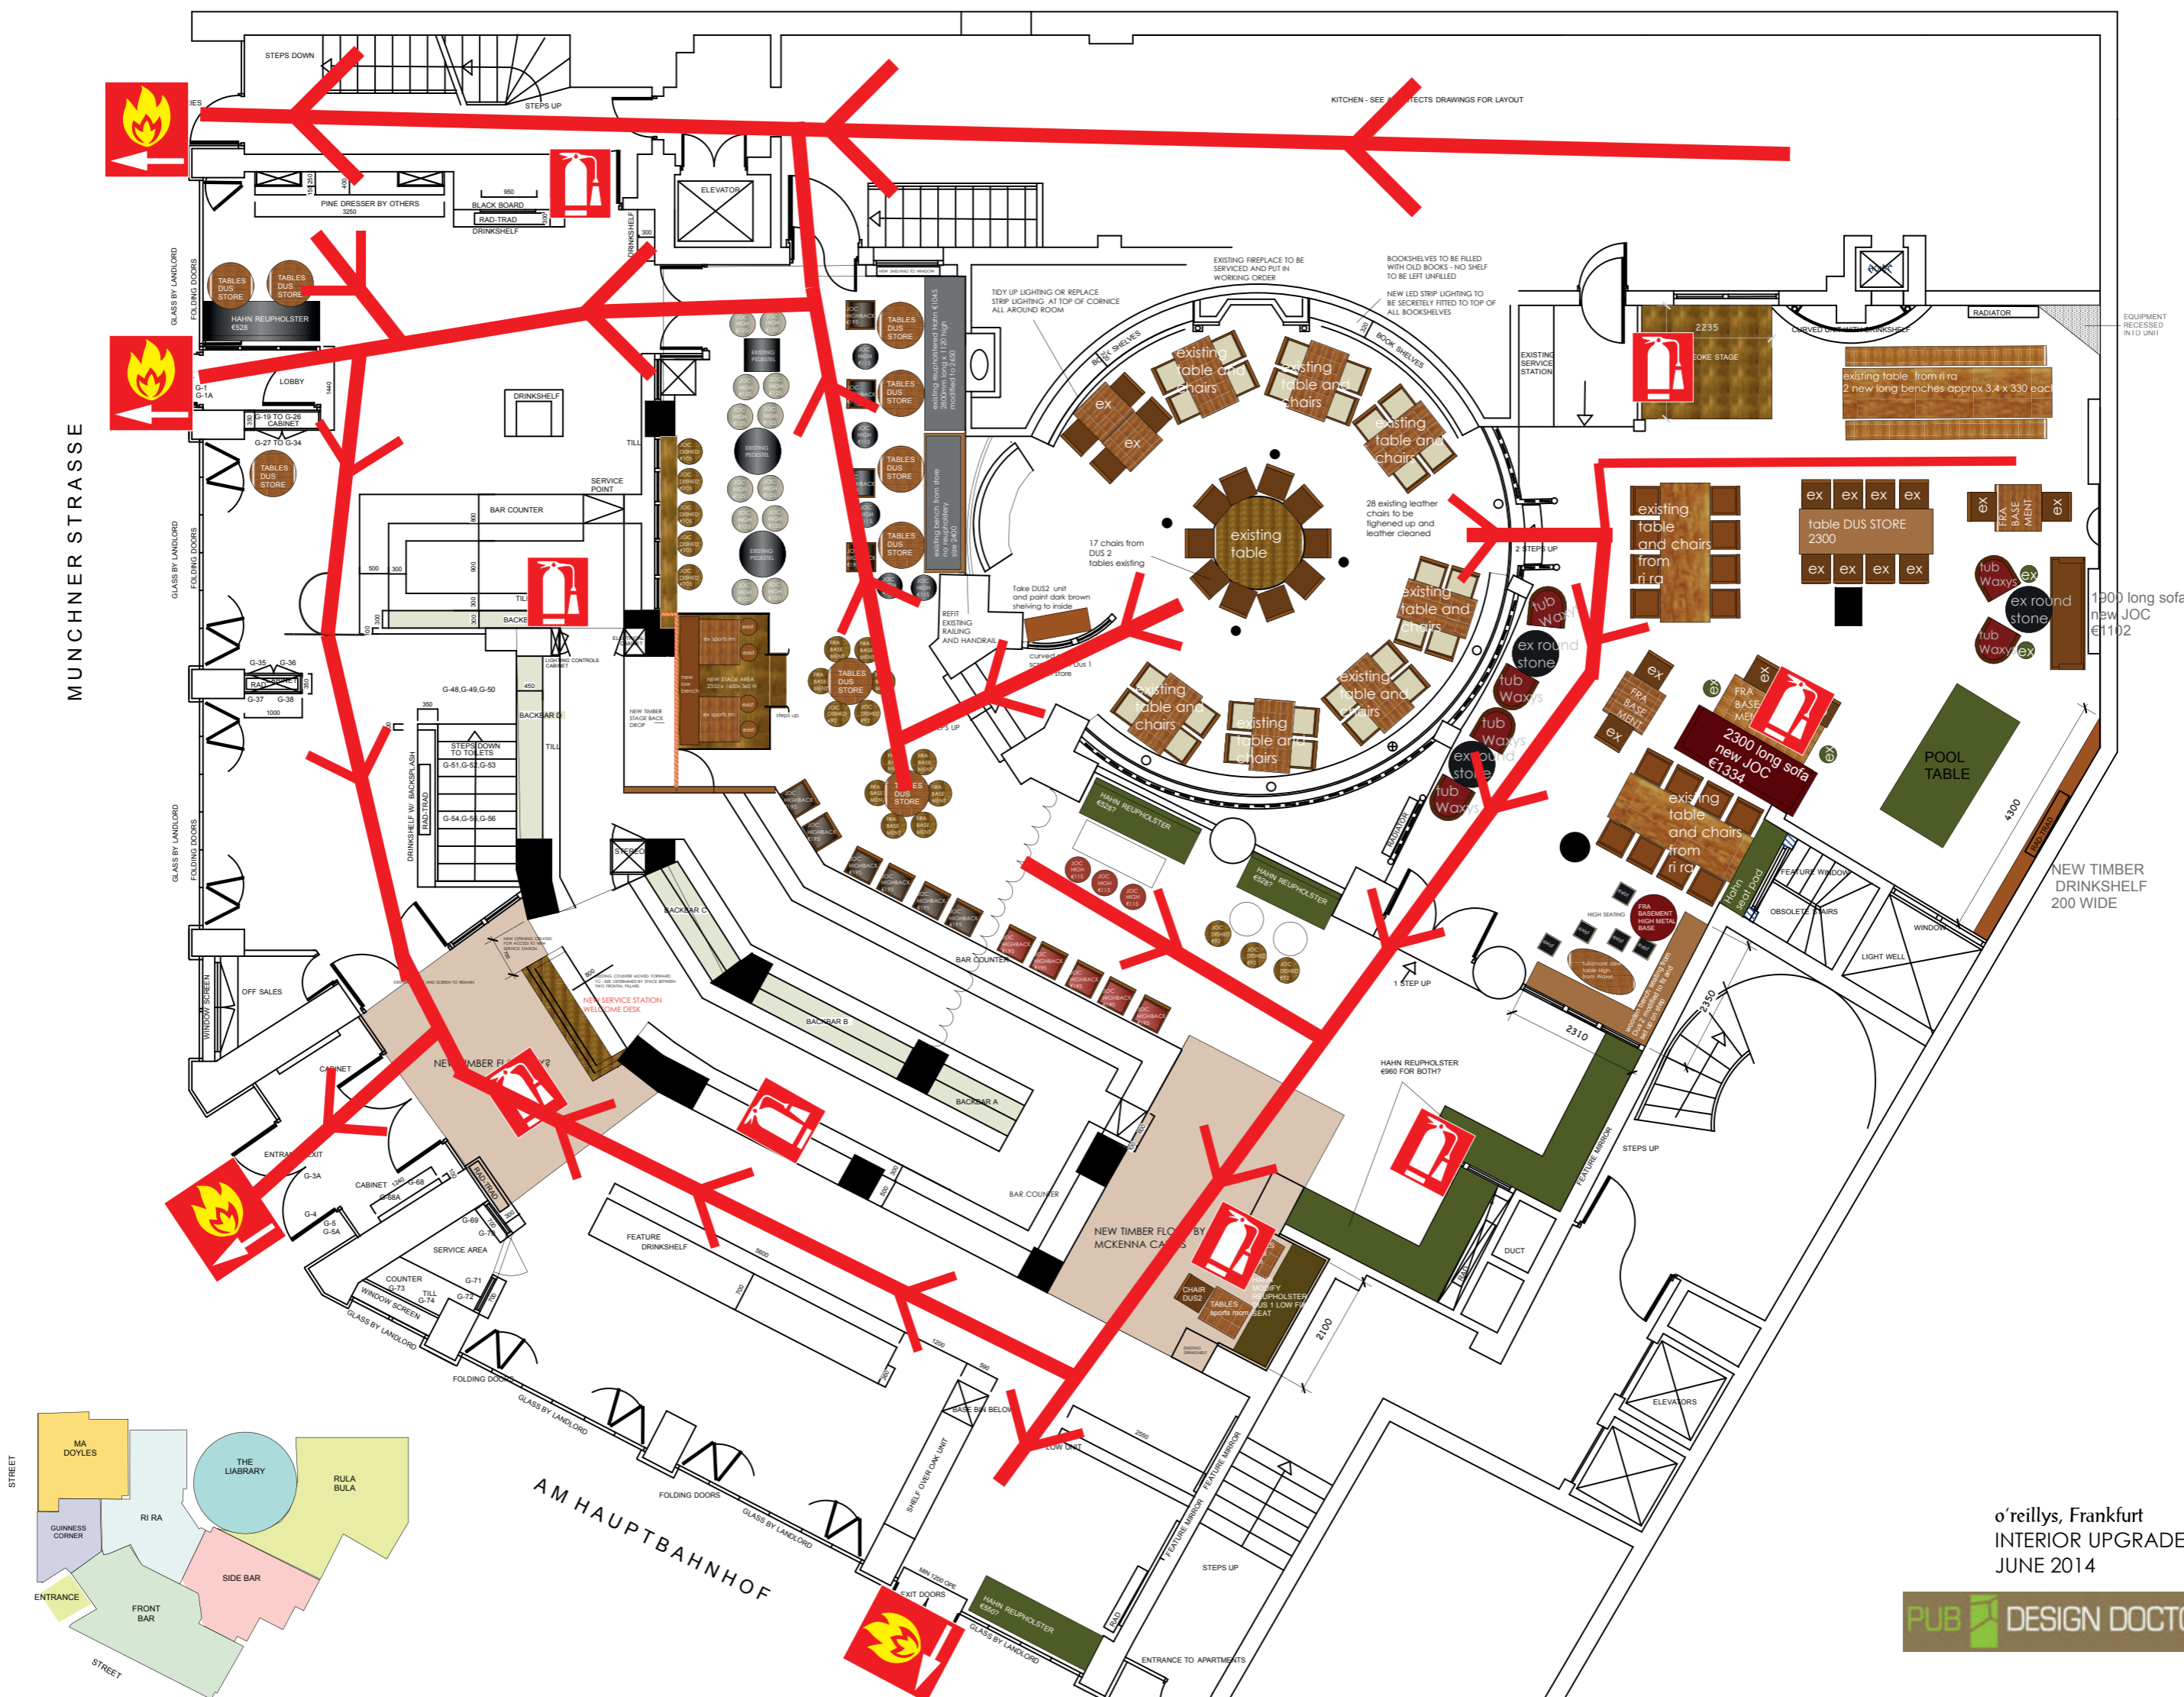

EXIT

EXIT

MUNCHNER STRASSE

AM HAUPTBAHNHOF

o'reillys, Frankfurt
INTERIOR UPGRADE
JUNE 2014

PUB DESIGN DOCTOR

EQUIPMENT RECEIVED INTO UNIT

1900 long sofa new JOC €1102

NEW TIMBER DRINKSHELF 200 WIDE

2300 long sofa new JOC €1334

existing table and chairs from rira

existing table and chairs from rira

existing table and chairs from rira

existing table and chairs from rira

existing table and chairs from rira

existing table and chairs from rira

existing table and chairs from rira

existing table and chairs from rira

existing table and chairs from rira

existing table and chairs from rira

existing table and chairs from rira